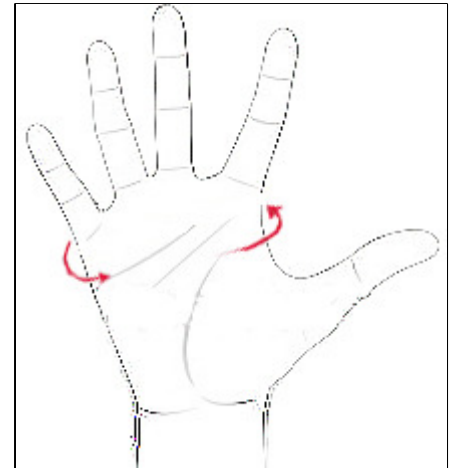

## Sizing Information

### GLOVES

To determine your correct glove size; extend your hand flat, with a measuring tape, wrap it around your hand just below your knuckles and fingers, but above your thumb, as indicated by the arrows this will give you your glove measurement; please select from the table below when placing your order

Palm Size	Inch	7-8	8-9	9-10	10-11	11-12
	cm	18-20	20-23	23-25	25-28	28-30
Glove Size		XS	S	M	L	XL

Hold a measuring tape in the centre of your hand and measure around the back of your palm, as shown