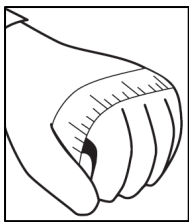

## Sizing Information

### GLOVES

To determine your correct glove size; extend your hand flat, with a measuring tape, wrap it around your hand just below your knuckles and fingers, but above your thumb, as indicated by the arrows this will give you your glove measurement; please select from the table below when placing your order

Palm Size	Inch	7-8	8-9	9-10	10-11	11-12
	cm	18-20	20-23	23-25	25-28	28-30
Glove Size		XS	S	M	L	XL

Hold a measuring tape in the centre of your hand and measure around the back of your palm, as shown